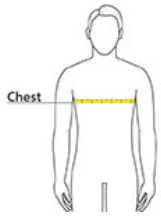

SPEC SHEET + MEASUREMENTS

District® V.I.T.™ Fleece Hoodie. DT6100

Product photo

An ideal canvas for decorators, this soft fleece is everything and more at an unbeatable value.

- 8.3-ounce (280 GSM)
- 65/35 ring spun cotton/polyester, 3-end fleece
- 60/40 ring spun cotton/polyester, 3-end fleece (Heathers and Frosts)
- 100% ring spun cotton face (Solids, Grey Frost, Light Heather Grey)
- Jersey-lined, two-piece hood
- Dyed-to-match drawcords with aluminum grommets
- Shoulder to shoulder back neck tape
- Side seamed
- 1x1 rib knit cuffs and hem
- Tear-away label

PRODUCT MEASUREMENTS

	XS	S	M	L	XL	2XL	3XL	4XL	5XL	6XL
Body Length at Back	27	28	29	30	31	32	32 1/2	33	33 1/2	34
Chest	19	20 1/2	22	23 1/2	25	26 1/2	28 1/2	30 1/2	32 1/2	34 1/2
Sleeve Length from Center Back	34 1/2	35 1/4	36	36 3/4	37 1/2	38 1/4	39	39 3/4	40 1/2	41 1/4

Body Length at Back: Measured from high point shoulder to finished hem at back.

Chest: Measured across the chest one inch below armhole when laid flat.

Sleeve Length from Center Back: Measure from Center Back neck to shoulder point to sleeve hem.

SIZE CHARTS

	XS	S	M	L	XL	2XL	3XL	4XL	5XL	6XL
Chest	32-34	35-37	38-40	41-43	44-46	47-49	50-53	54-57	58-60	61-63

SPEC SHEET + MEASUREMENTS

District® V.I.T.™ Fleece Hoodie. DT6100

HOW TO MEASURE

CHEST

Measure under the arm and around the fullest part of the chest with arms down, keeping tape horizontal.